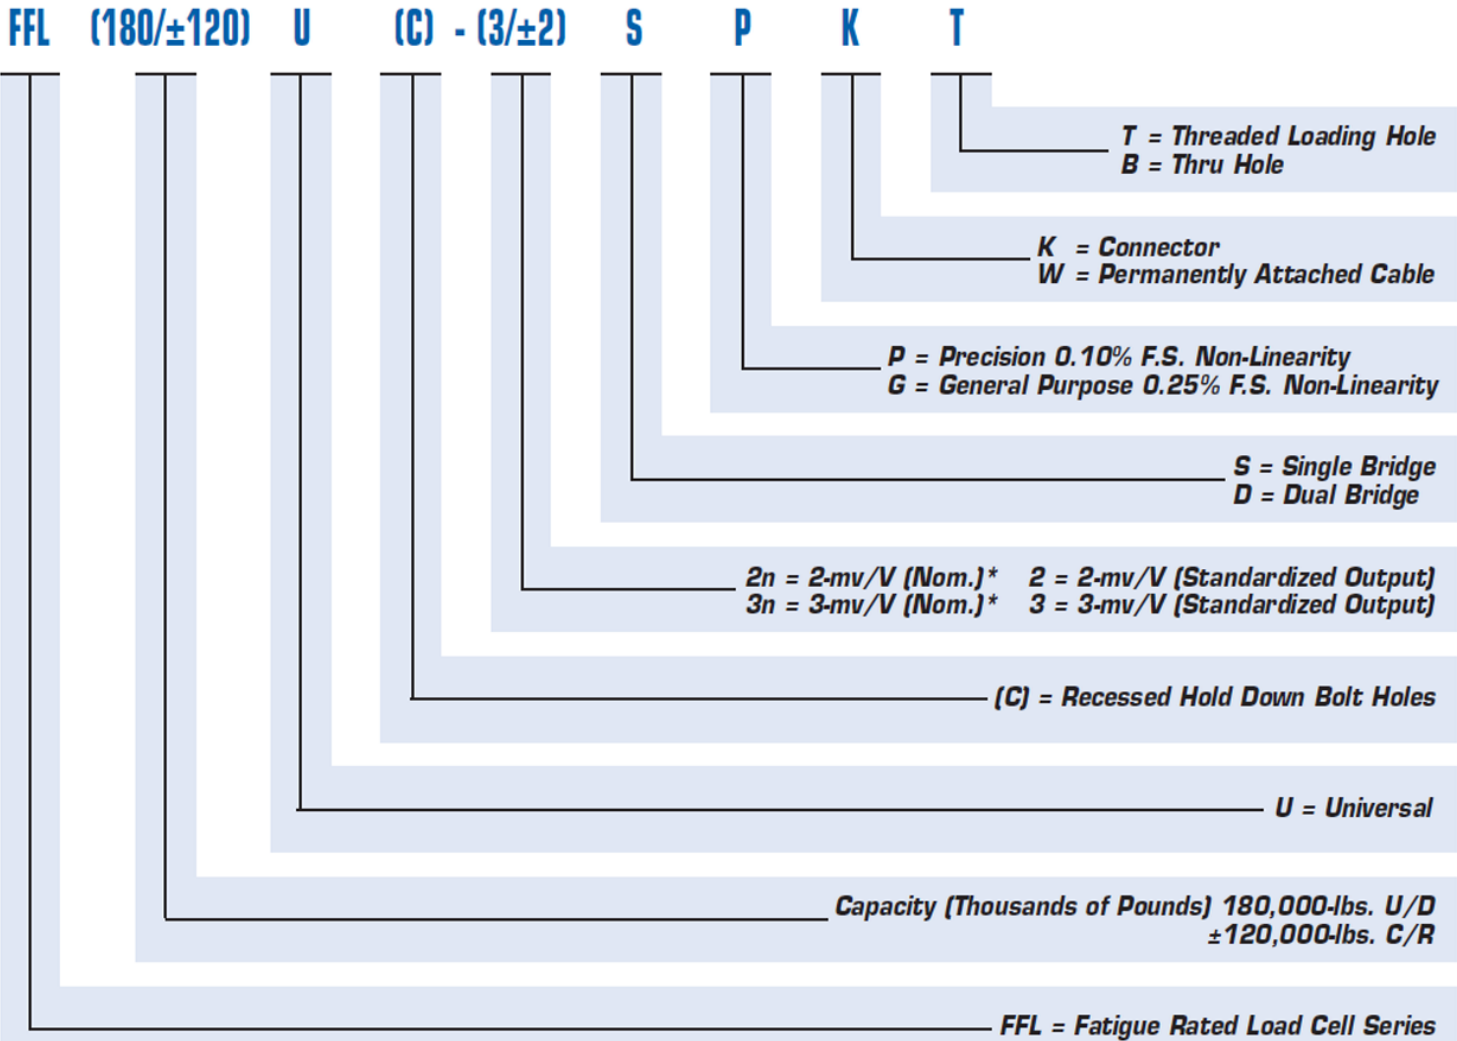

STANDARD FLAT LOAD CELLS®

ORDERING INFORMATION

* Exact output provided with calibration data.